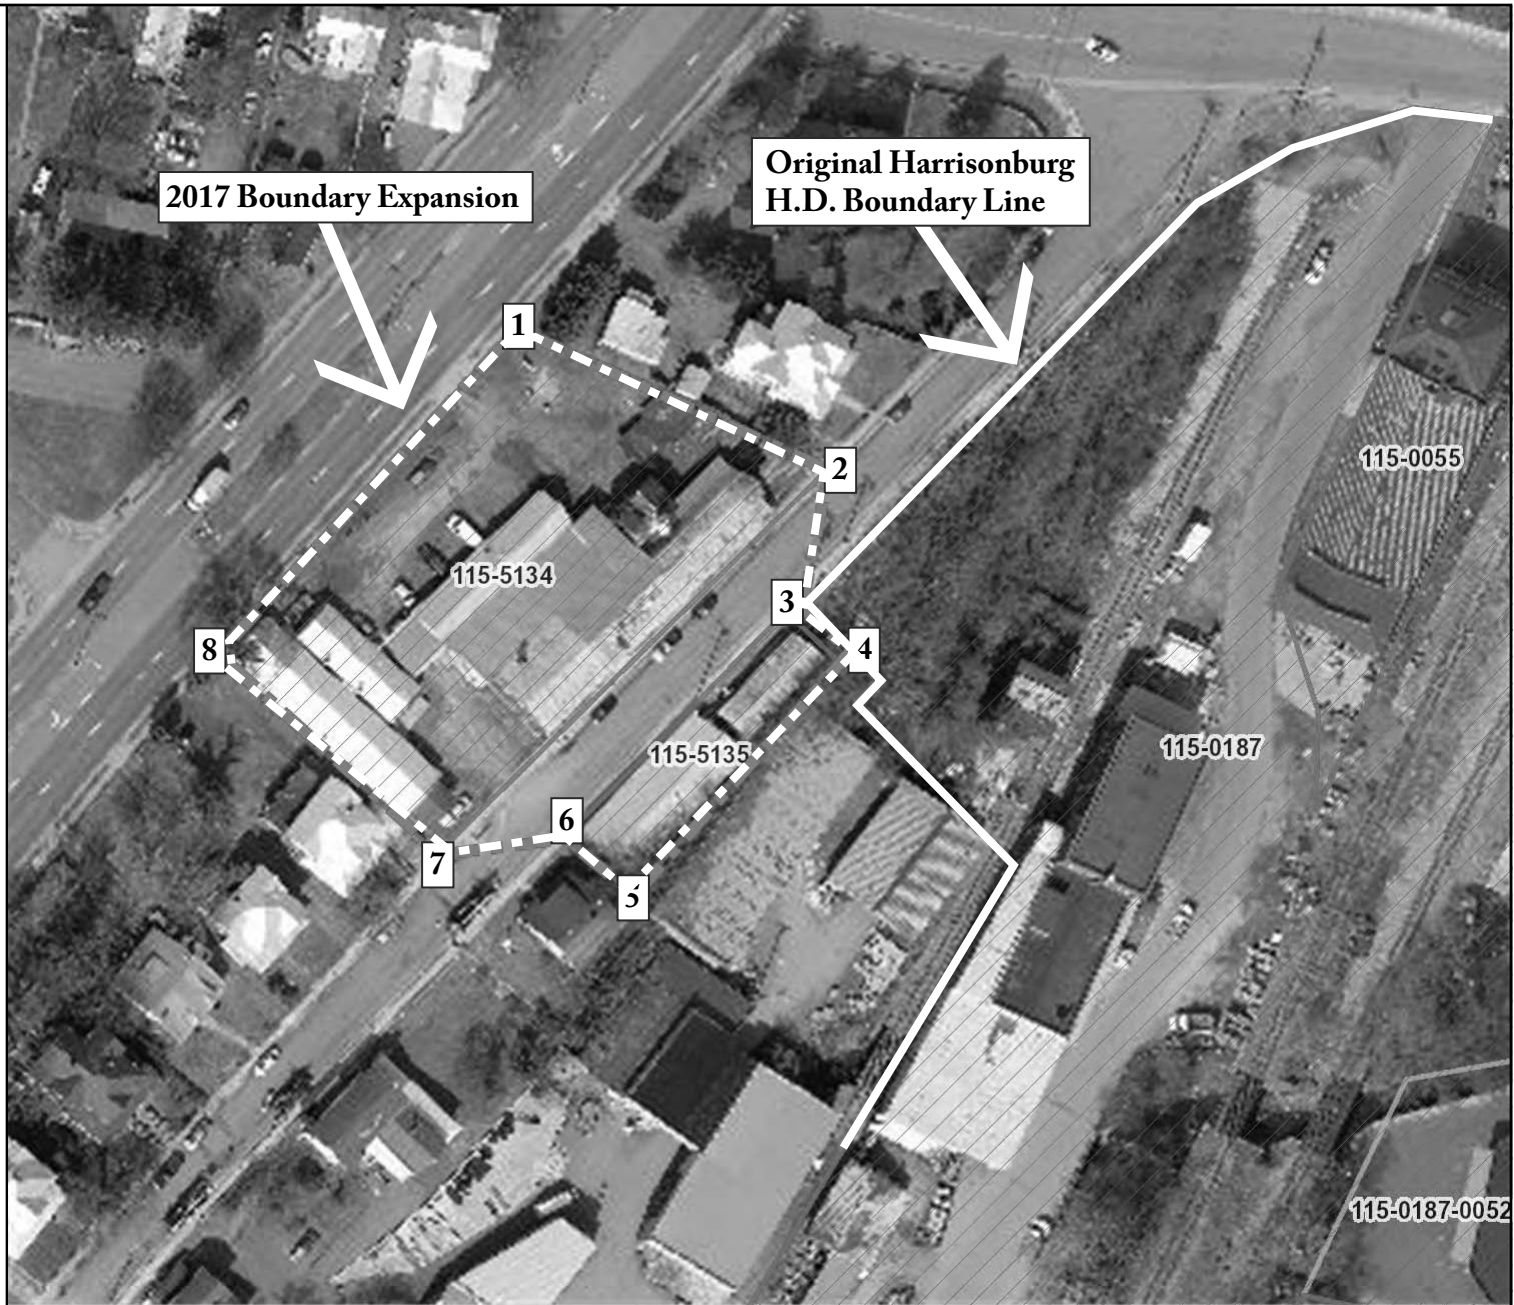

Harrisonburg Downtown Historic District 2017 Boundary Increase, City of Harrisonburg, DHR No. 115-0187

Title: Harrisonburg H.D. Boundary Expansion 2017

Date: 8/17/2017

DISCLAIMER: Records of the Virginia Department of Historic Resources (DHR) have been gathered over many years from a variety of sources and the representation depicted is a cumulative view of field observations over time and may not reflect current ground conditions. The map is for general information purposes and is not intended for engineering, legal or other site-specific uses. Map may contain errors and is provided "as-is". More information is available in the DHR Archives located at DHR's Richmond office.

Notice if AE sites: Locations of archaeological sites may be sensitive the National Historic Preservation Act (NHPA), and the Archaeological Resources Protection Act (ARPA) and Code of Virginia §2.2-3705.7 (10). Release of precise locations may threaten archaeological sites and historic resources.