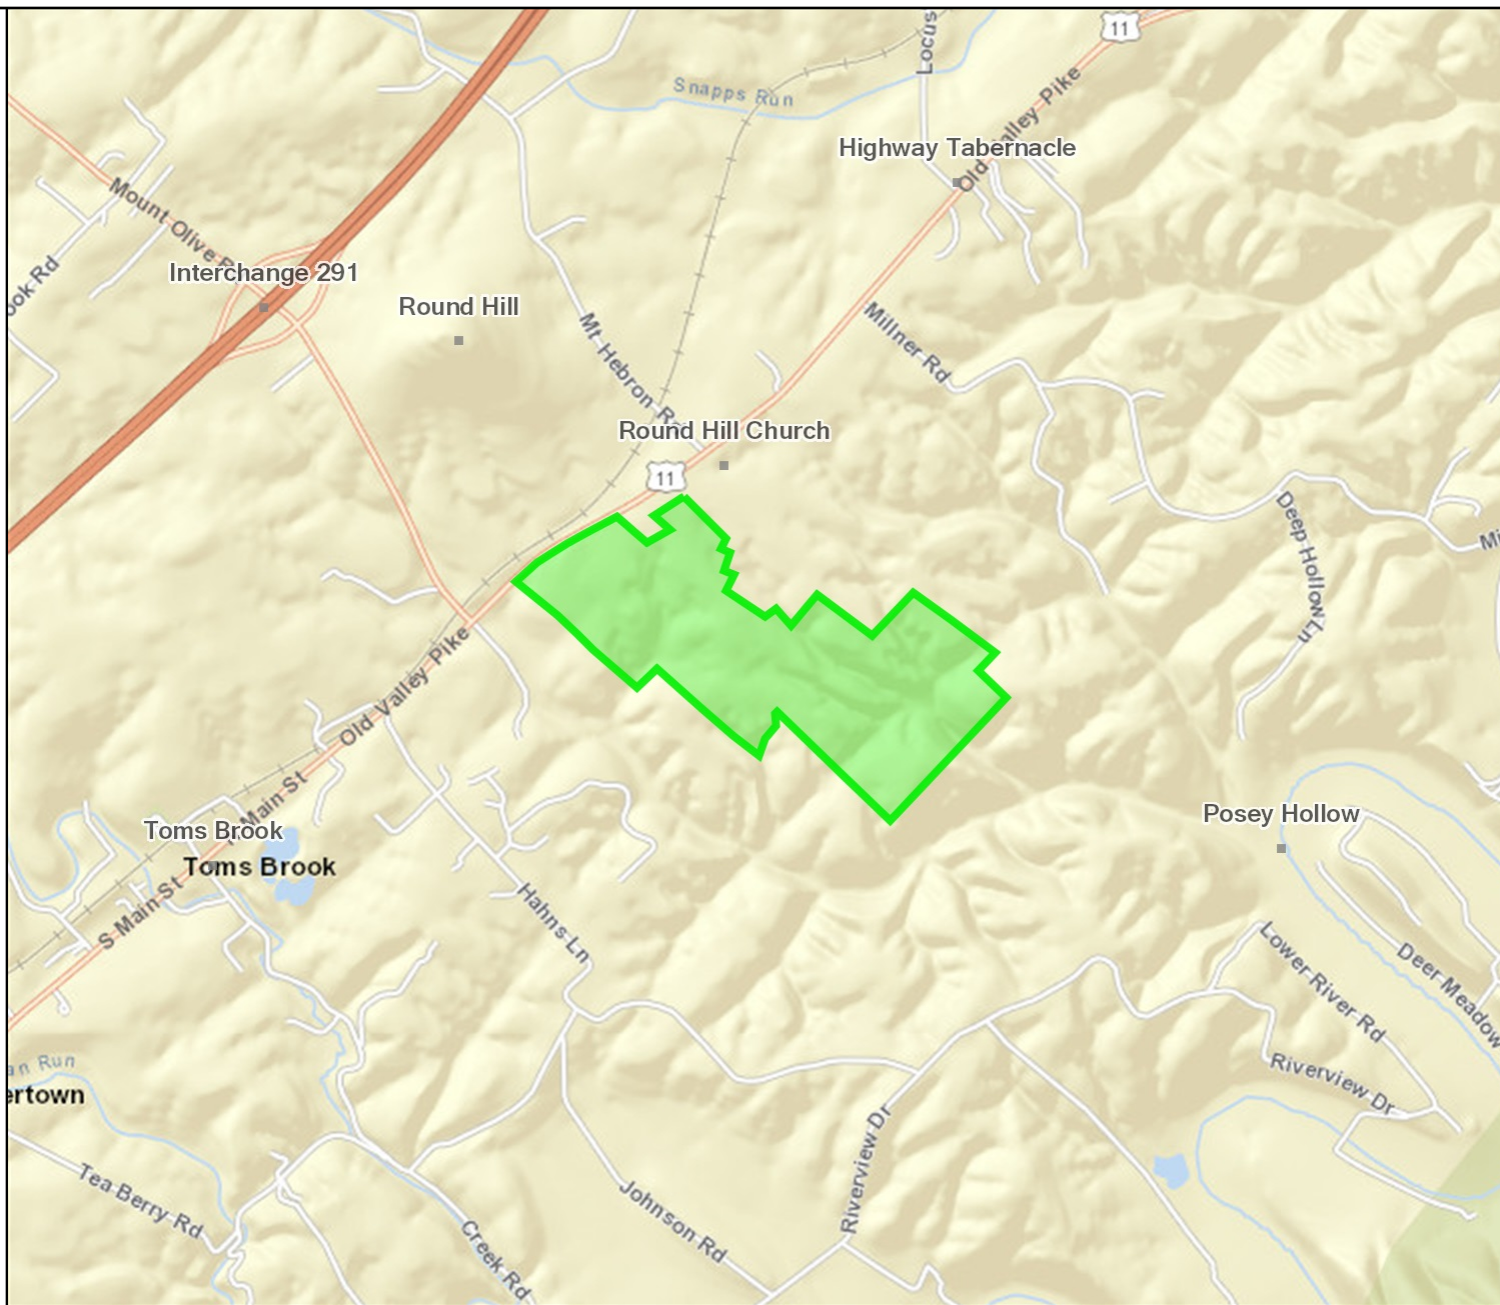

Funkhouser Farm
Sheandoah County, VA
DHR No. 085-0245

Feet

1:36,112 / 1"=3,009 Feet

Title:

Date: 2/1/2018

DISCLAIMER: Records of the Virginia Department of Historic Resources (DHR) have been gathered over many years from a variety of sources and the representation depicted is a cumulative view of field observations over time and may not reflect current ground conditions. The map is for general information purposes and is not intended for engineering, legal or other site-specific uses. Map may contain errors and is provided "as-is". More information is available in the DHR Archives located at DHR's Richmond office.

Notice if AE sites: Locations of archaeological sites may be sensitive to the National Historic Preservation Act (NHPA), and the Archaeological Resources Protection Act (ARPA) and Code of Virginia §2.2-3705.7 (10). Release of precise locations may threaten archaeological sites and historic resources.