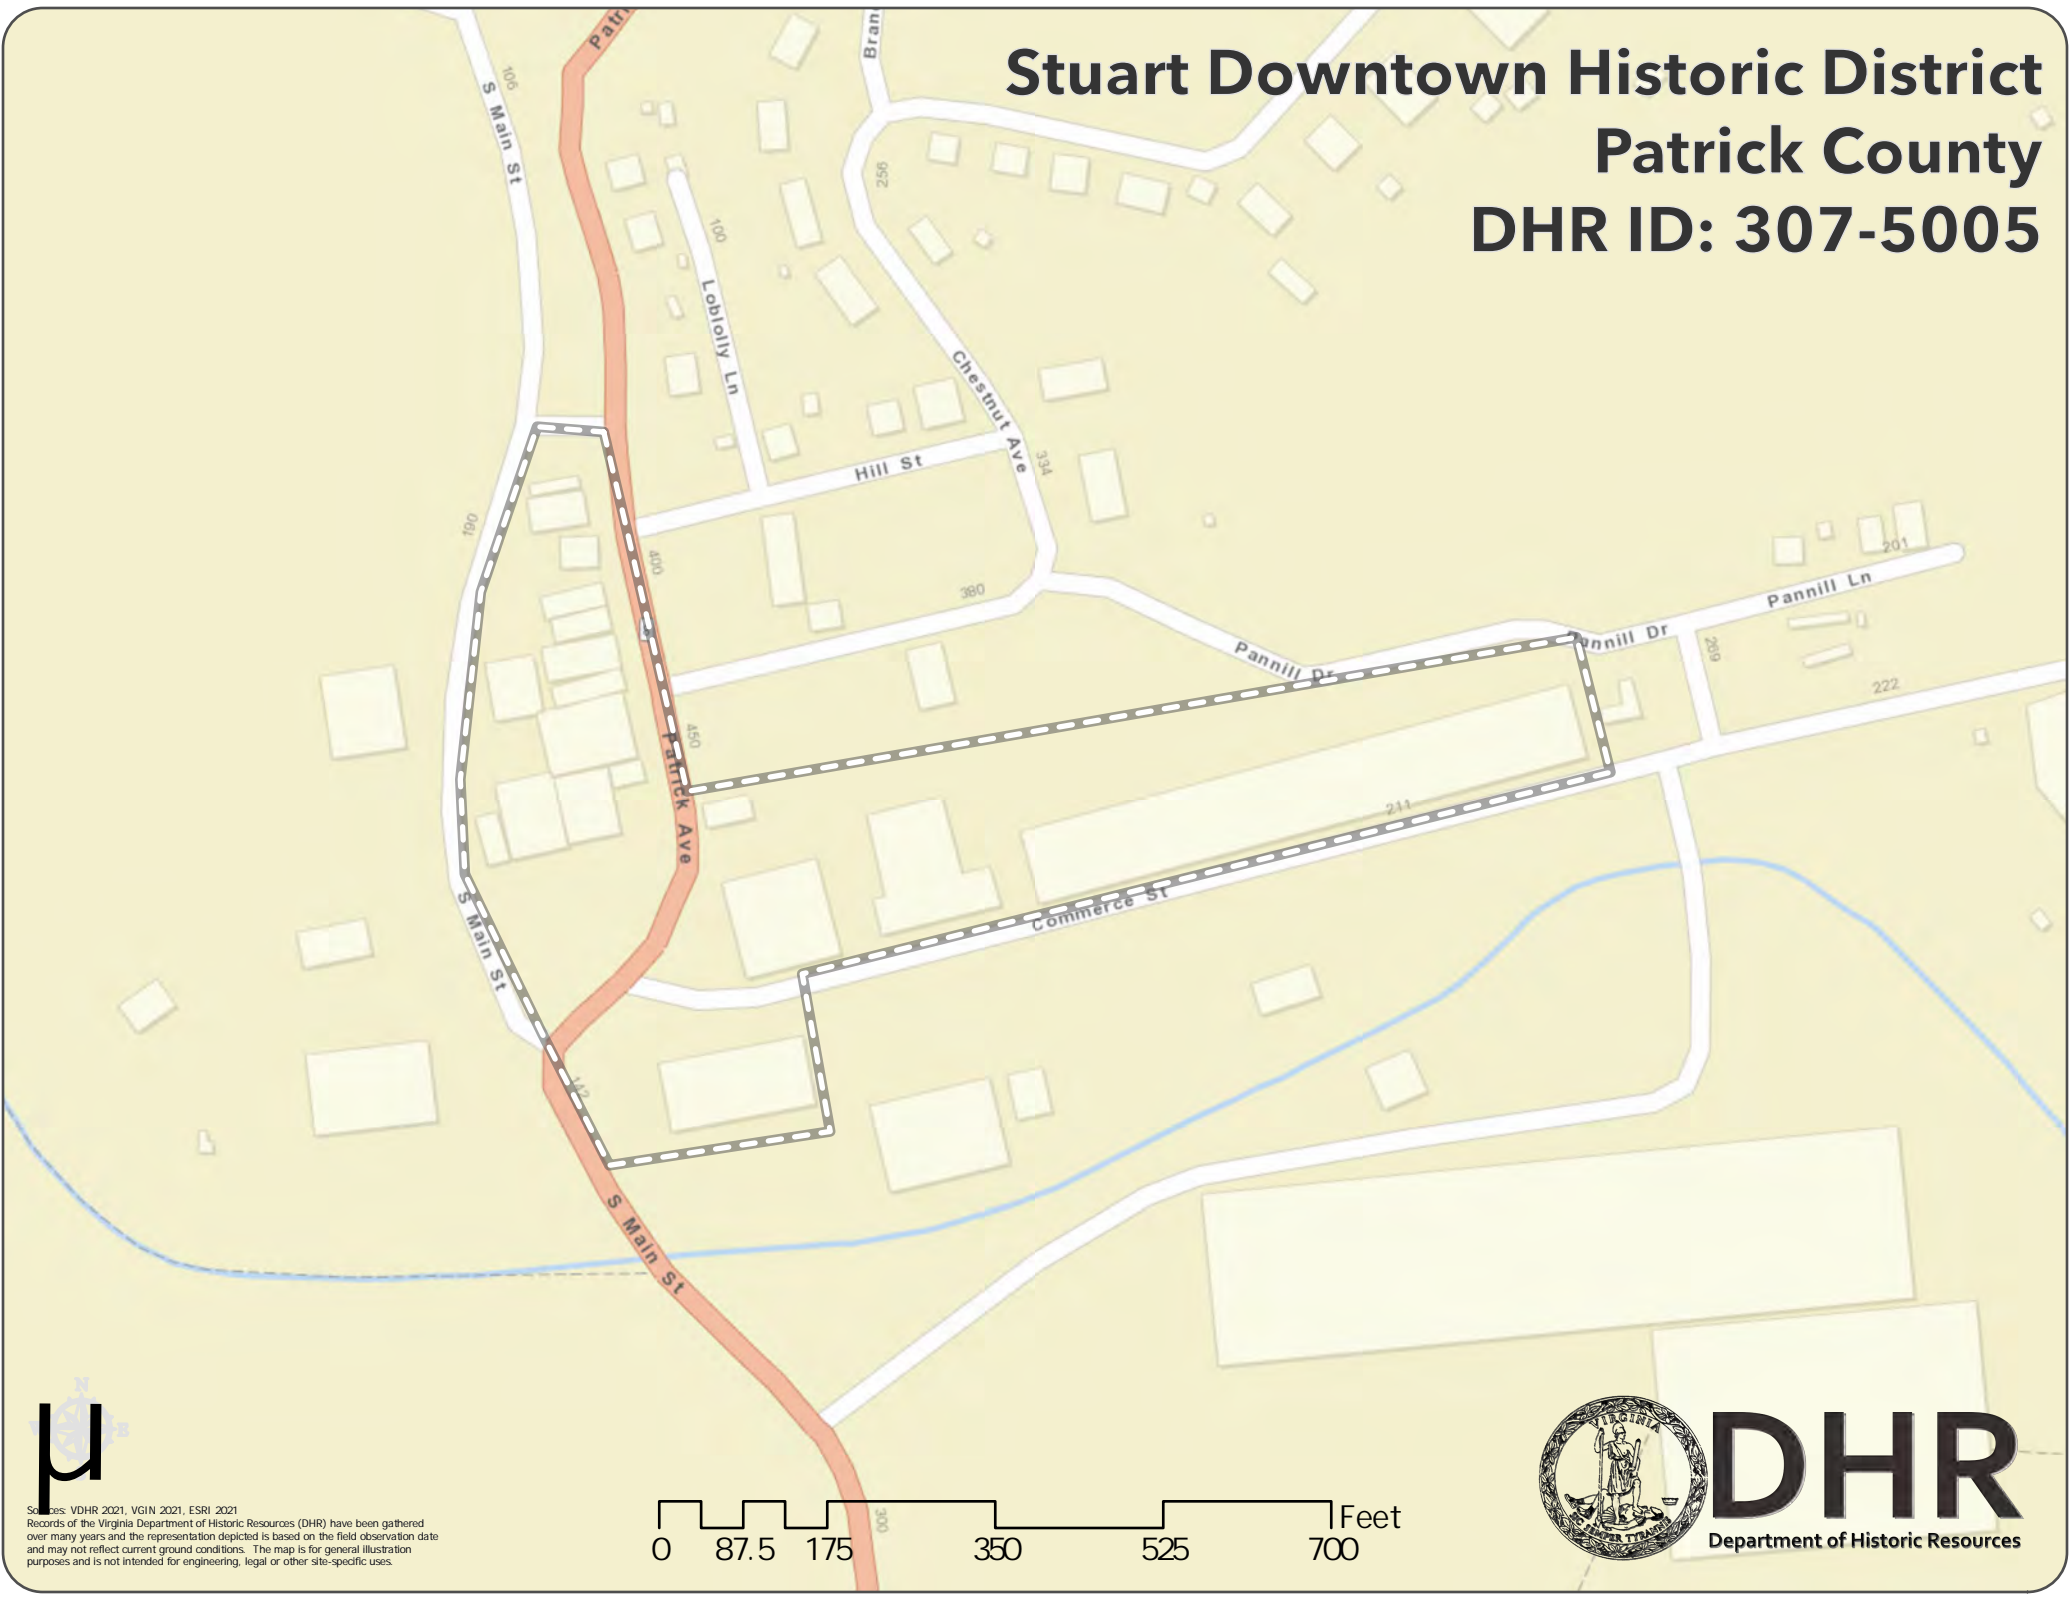

Stuart Downtown Historic District

Patrick County

DHR ID: 307-5005

DHR

Department of Historic Resources