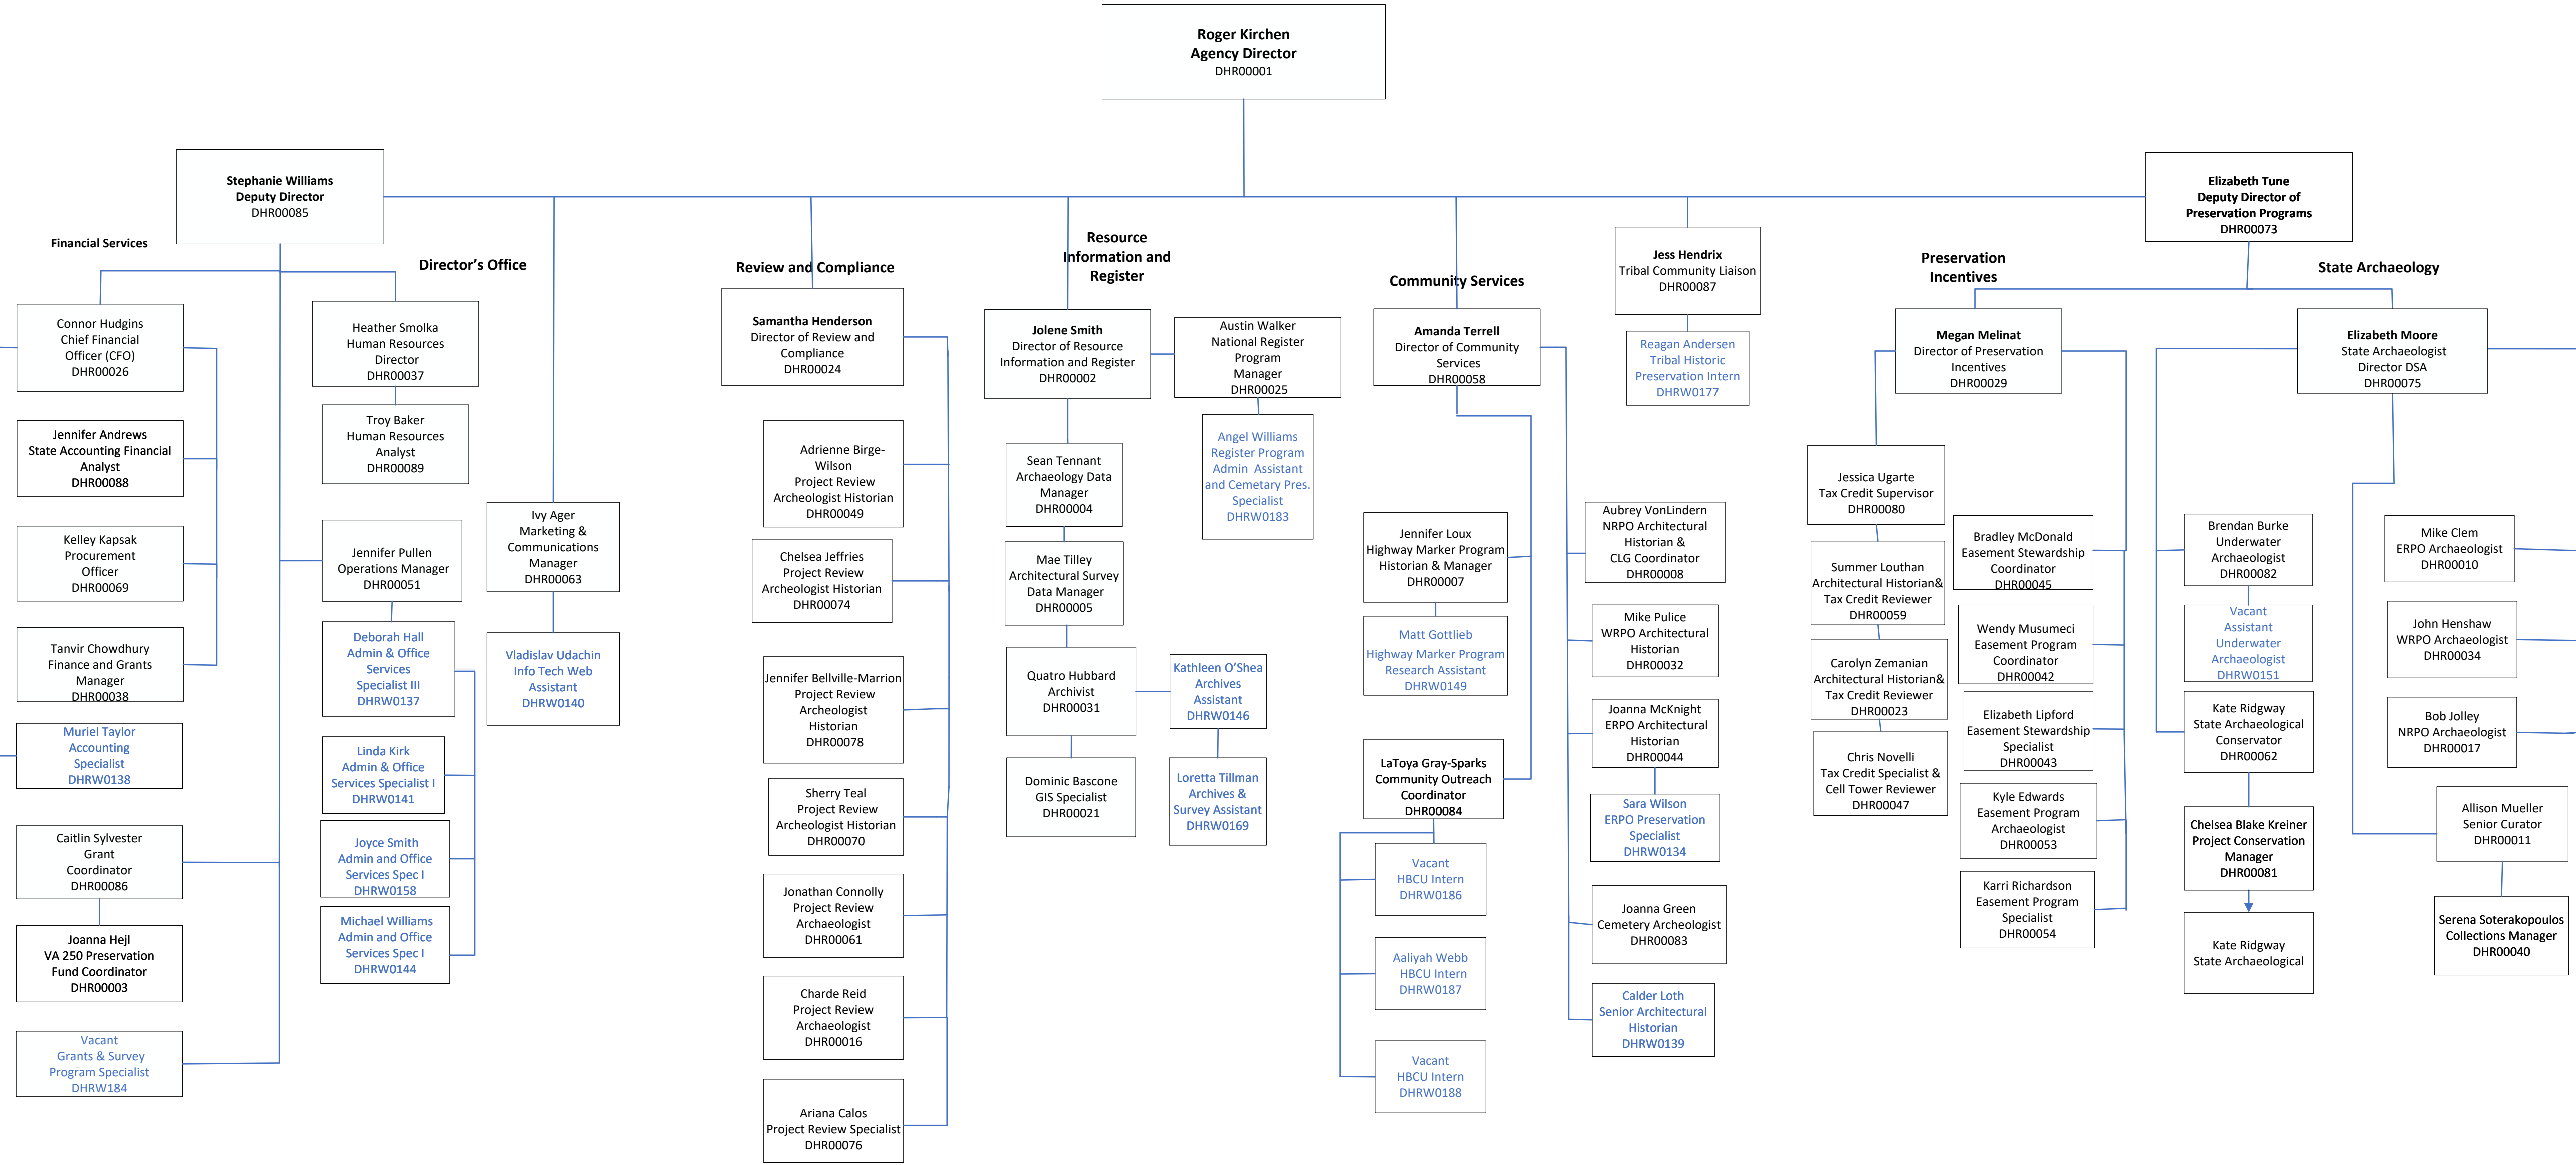

DEPARTMENT OF HISTORIC RESOURCES

FTE Positions Wage Positions